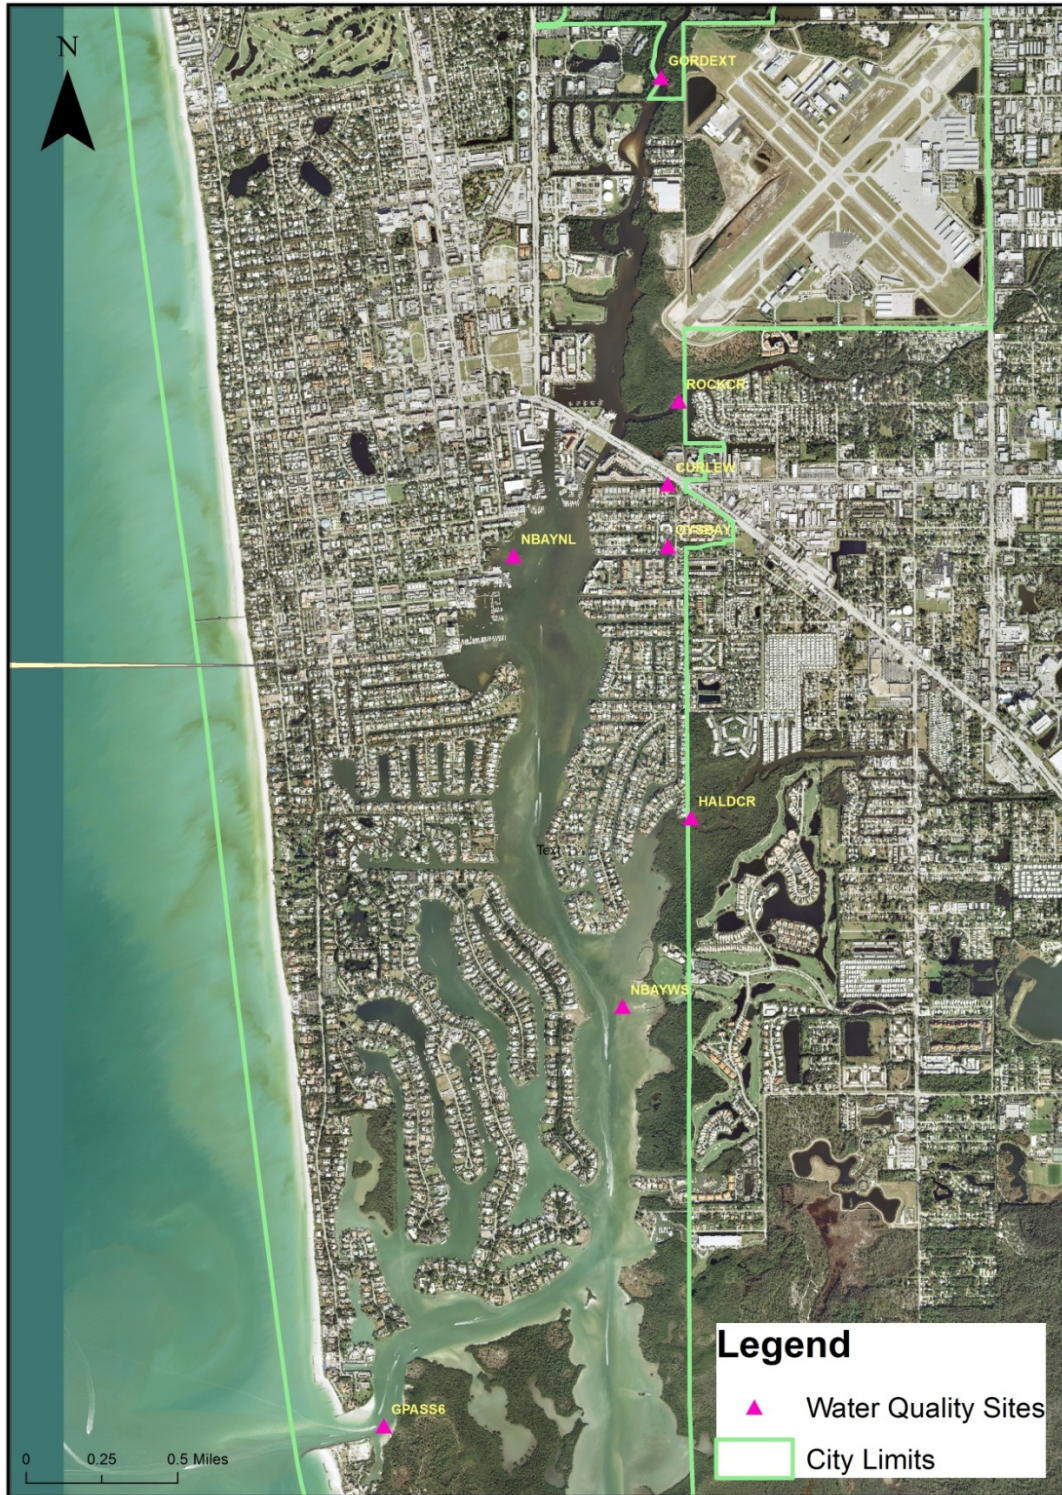

ATTACHMENT E RFP 14-051

Current sampling sites in Naples Bay (2011 – 2014)

NATURAL RESOURCES
Naples Bay Water Quality Sampling Sites
CITY OF NAPLES, FLORIDA

Sampling sites in Naples Bay (2006 – 2010)